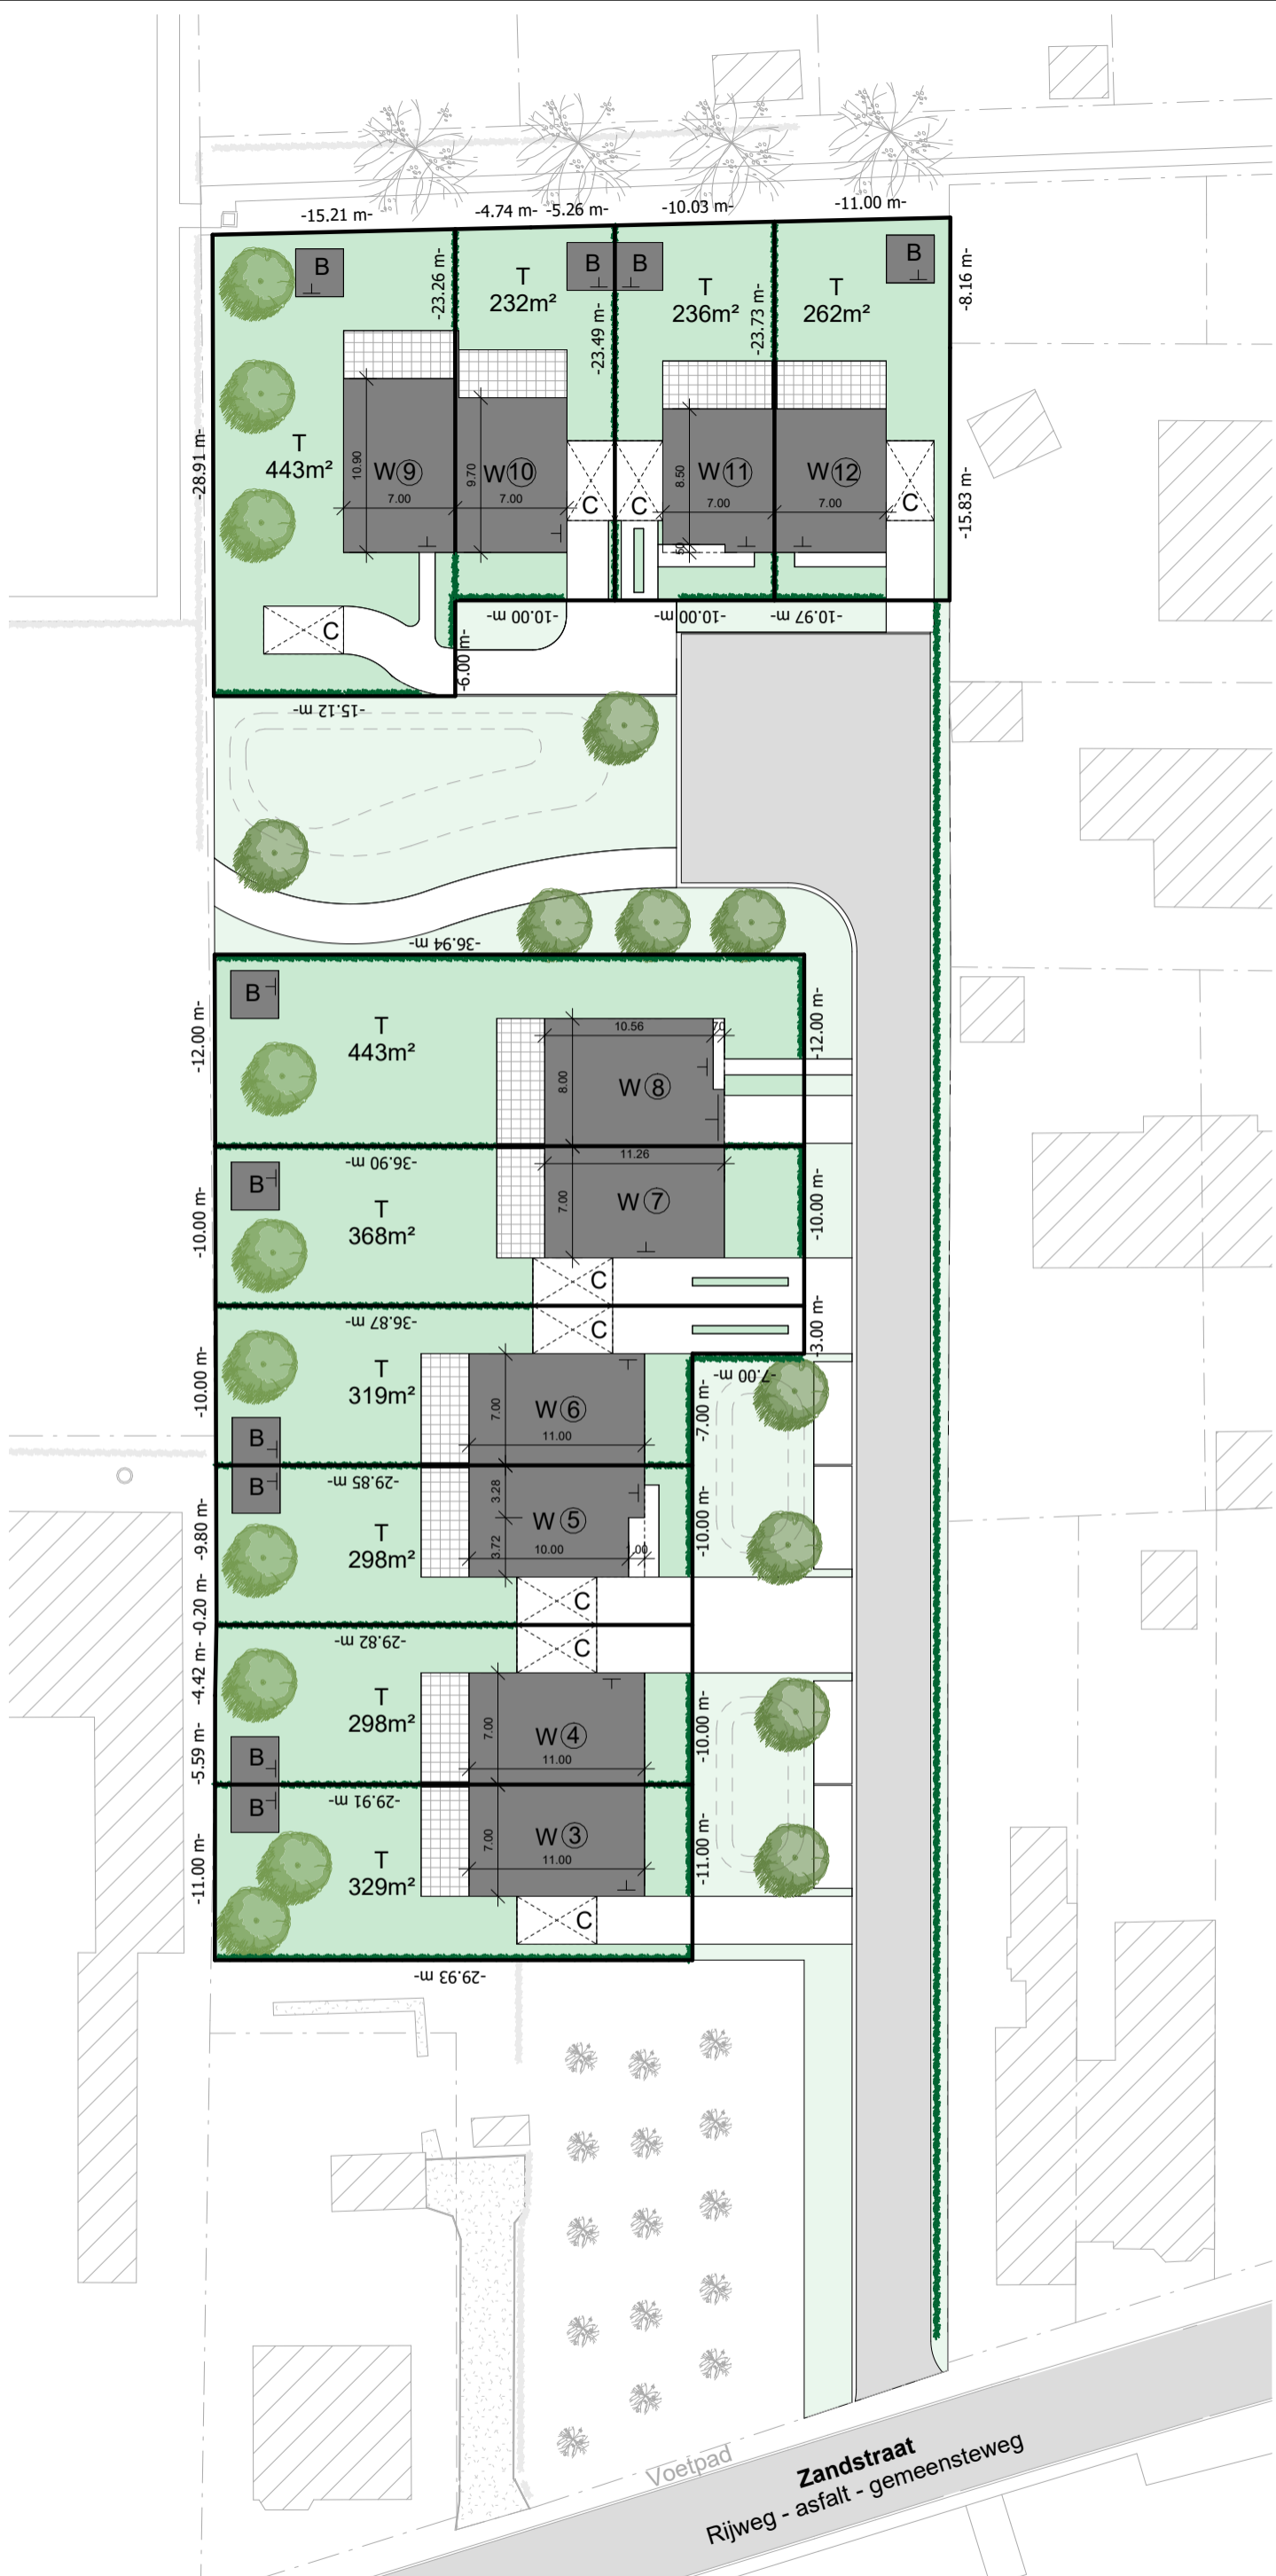

Perceelsoppervlaktes Lot 3 t.e.m. 12

Lot nr.	Opp.
---------	------

Lot 3	328.80 m ²
Lot 4	298.59 m ²
Lot 5	298.00 m ²
Lot 6	319.29 m ²
Lot 7	368.58 m ²
Lot 8	442.74 m ²
Lot 9	442.69 m ²
Lot 10	232.15 m ²
Lot 11	236.11 m ²
Lot 12	262.29 m ²

Lot 3 tot 12 - Inplantingsplan

02/02/2026